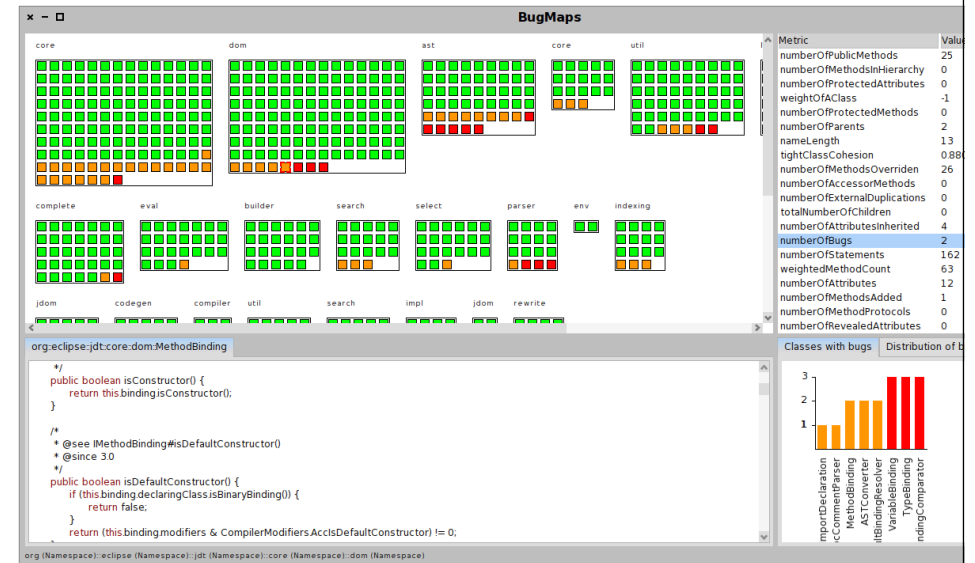

Synectique: Dedicated Analyses and Tools

Synectique

<http://www.synectique.eu>

Dedicated Tools And Analyses

Software business intelligence

Dedicated Analyses

Domain Specific Quality Assessment

Architecture checking

4D, Cobol, System Logs,

Bugtracker

Pharo Assets

Mondrian (visualization engine)

Glamour (browser engine)

Moose (IDE and meta framework)

Fame (meta models)

EyeSee (charting engine)

PetitParser (parser engine)

Soon...

Athens and Roassal