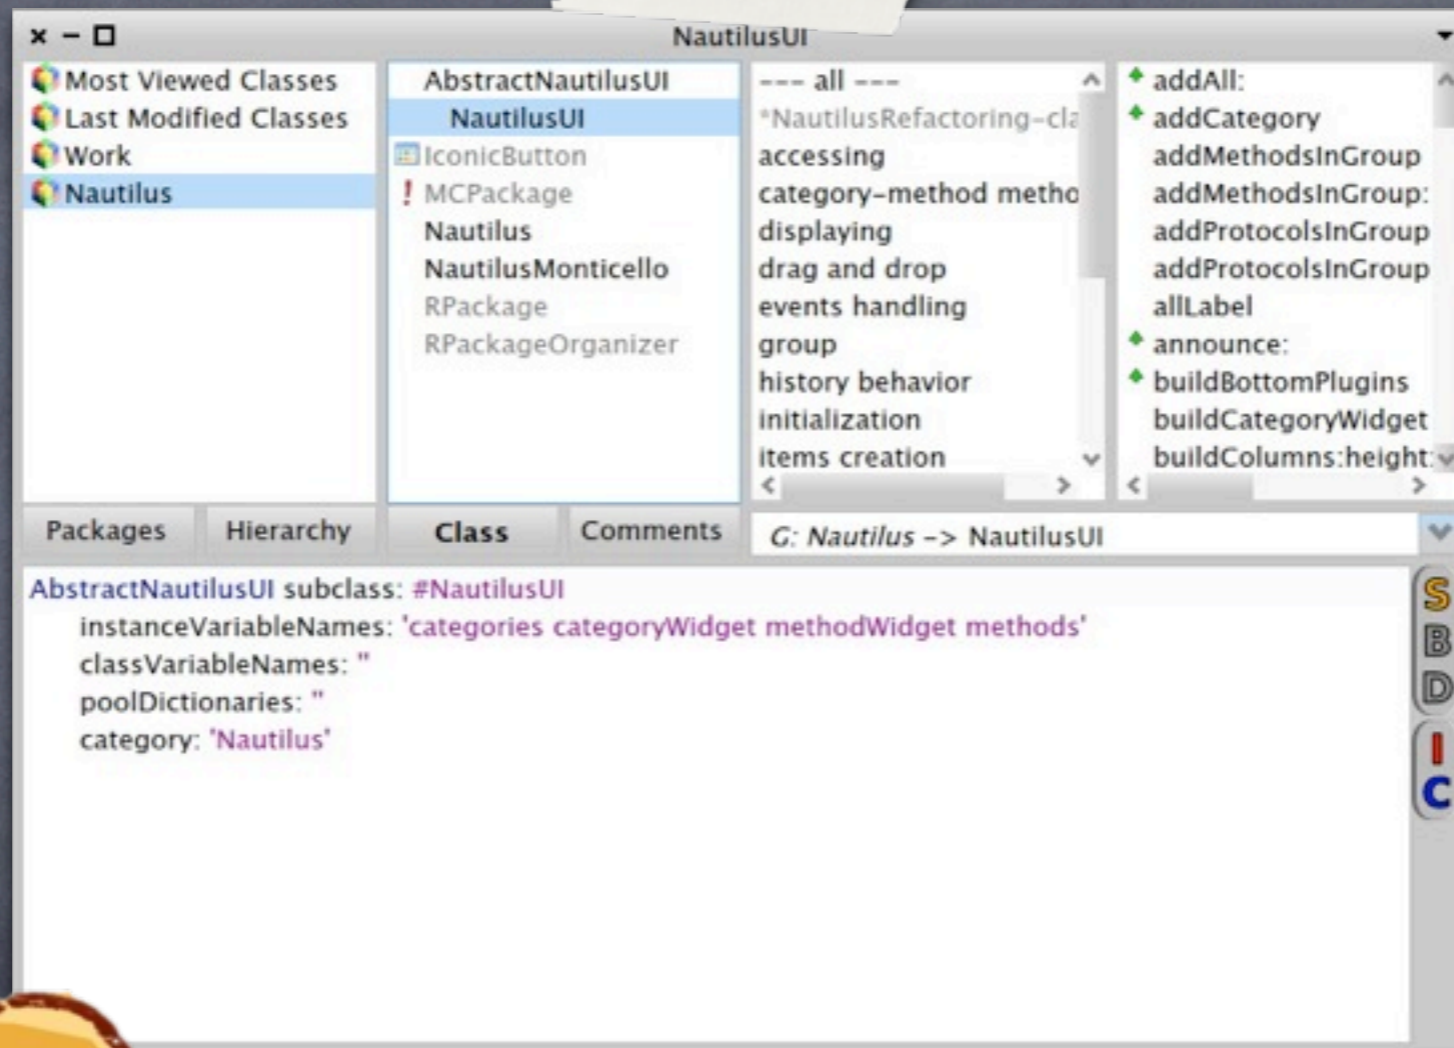

Nautilus

by Benjamin Van Ryseghem
RMoD - INRIA Lille Nord Europe

A new code browser with:

- Groups
- Environment based
- Refactoring Engine integration
- Plugin mechanism
- Ring compliant
- Extendable menus
- Extendable shortcuts
- Multi-selection
- Drag 'n' drop
- Interactive icons

and based on:

- Keymapping
- RBBrowserEnvironment
- Ring
- RPackage
- Spec